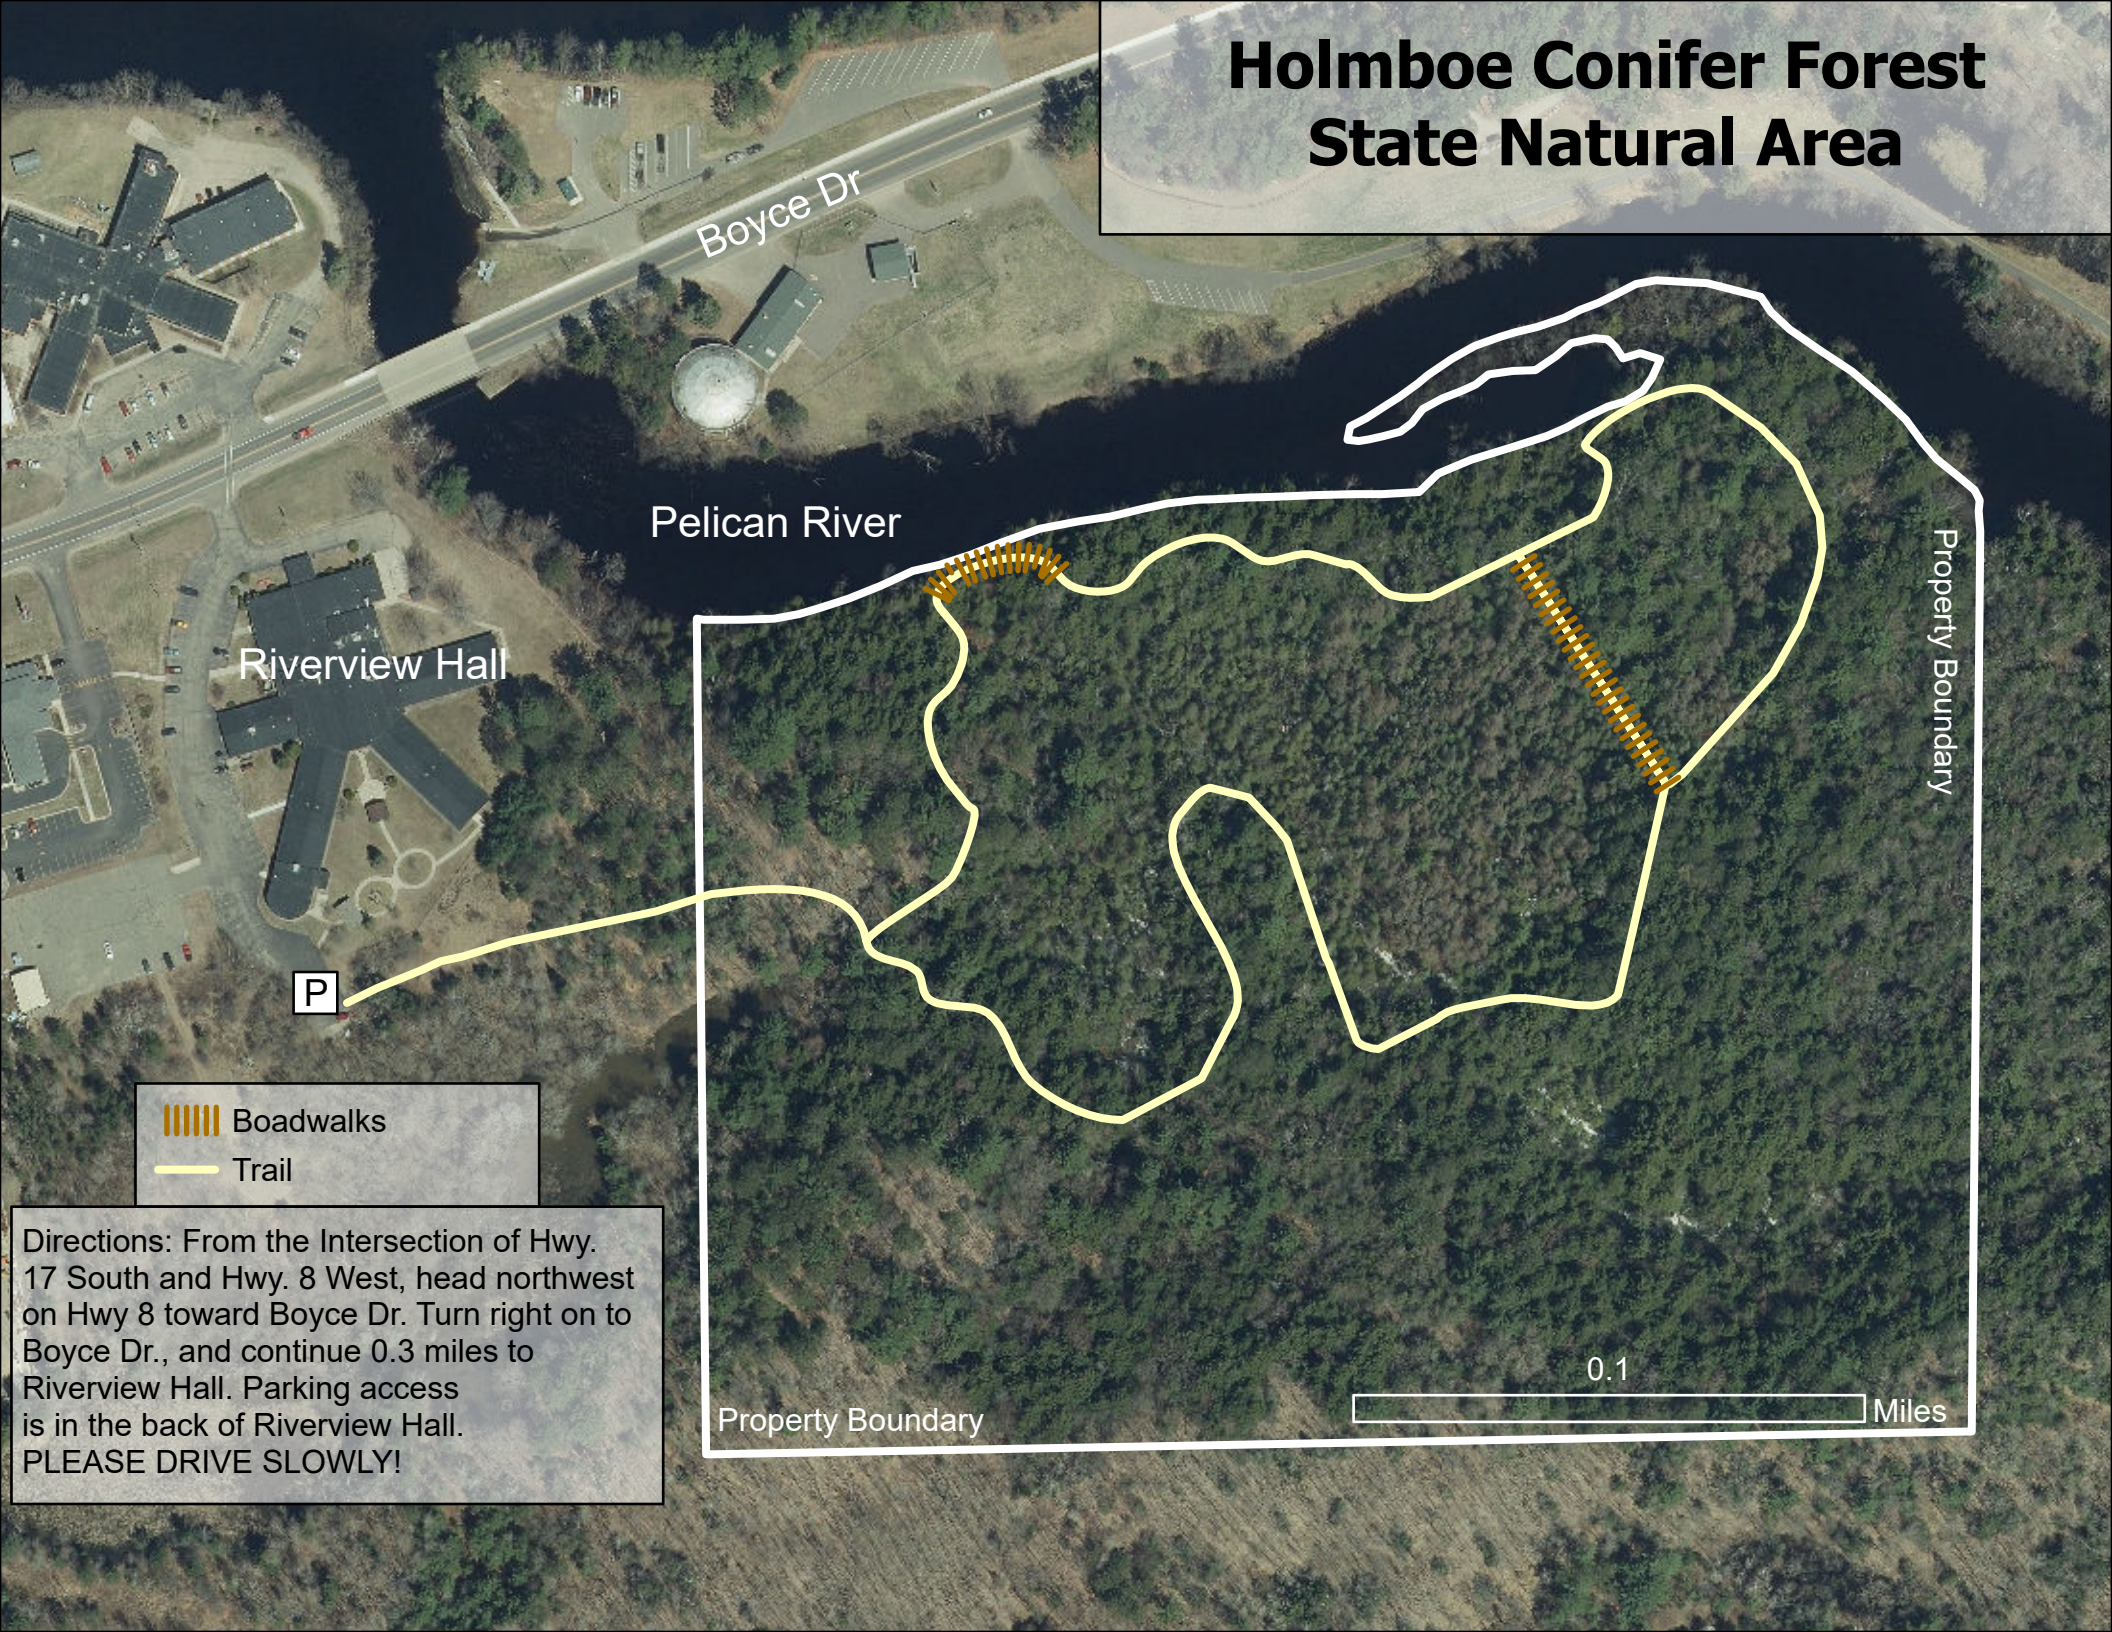

Holmboe Conifer Forest State Natural Area

Boyce Dr

Pelican River

Riverview Hall

P

Property Boundary

Property Boundary

Boadwalks
Trail

0.1
Miles

Directions: From the Intersection of Hwy. 17 South and Hwy. 8 West, head northwest on Hwy 8 toward Boyce Dr. Turn right on to Boyce Dr., and continue 0.3 miles to Riverview Hall. Parking access is in the back of Riverview Hall. PLEASE DRIVE SLOWLY!