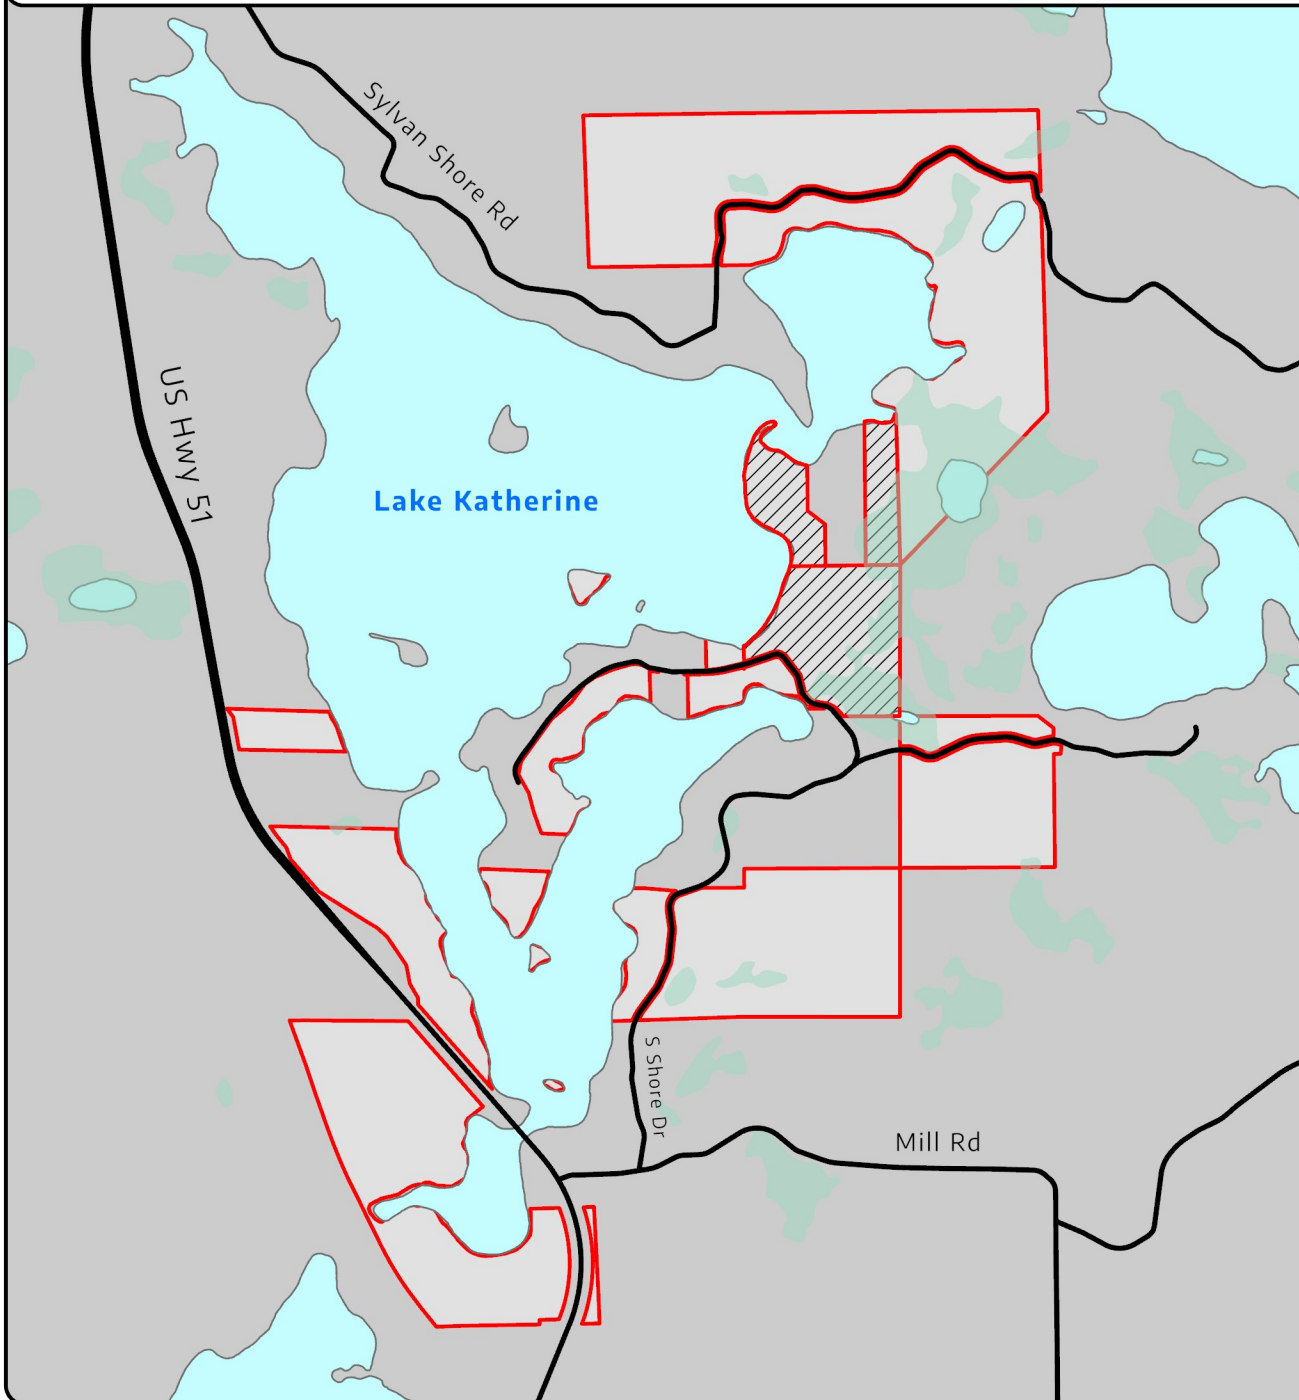

Yawkey Forest Reserve

Town of Hazelhurst, Oneida County

Use Guidelines

Directions

The reserve is located primarily along the shoreline of Lake Katherine in the Town of Hazelhurst. There are several places to park along the road to access the preserve.

-  Property Boundary
-  Closed to the public
-  Wetlands

northwoodslandtrust.org