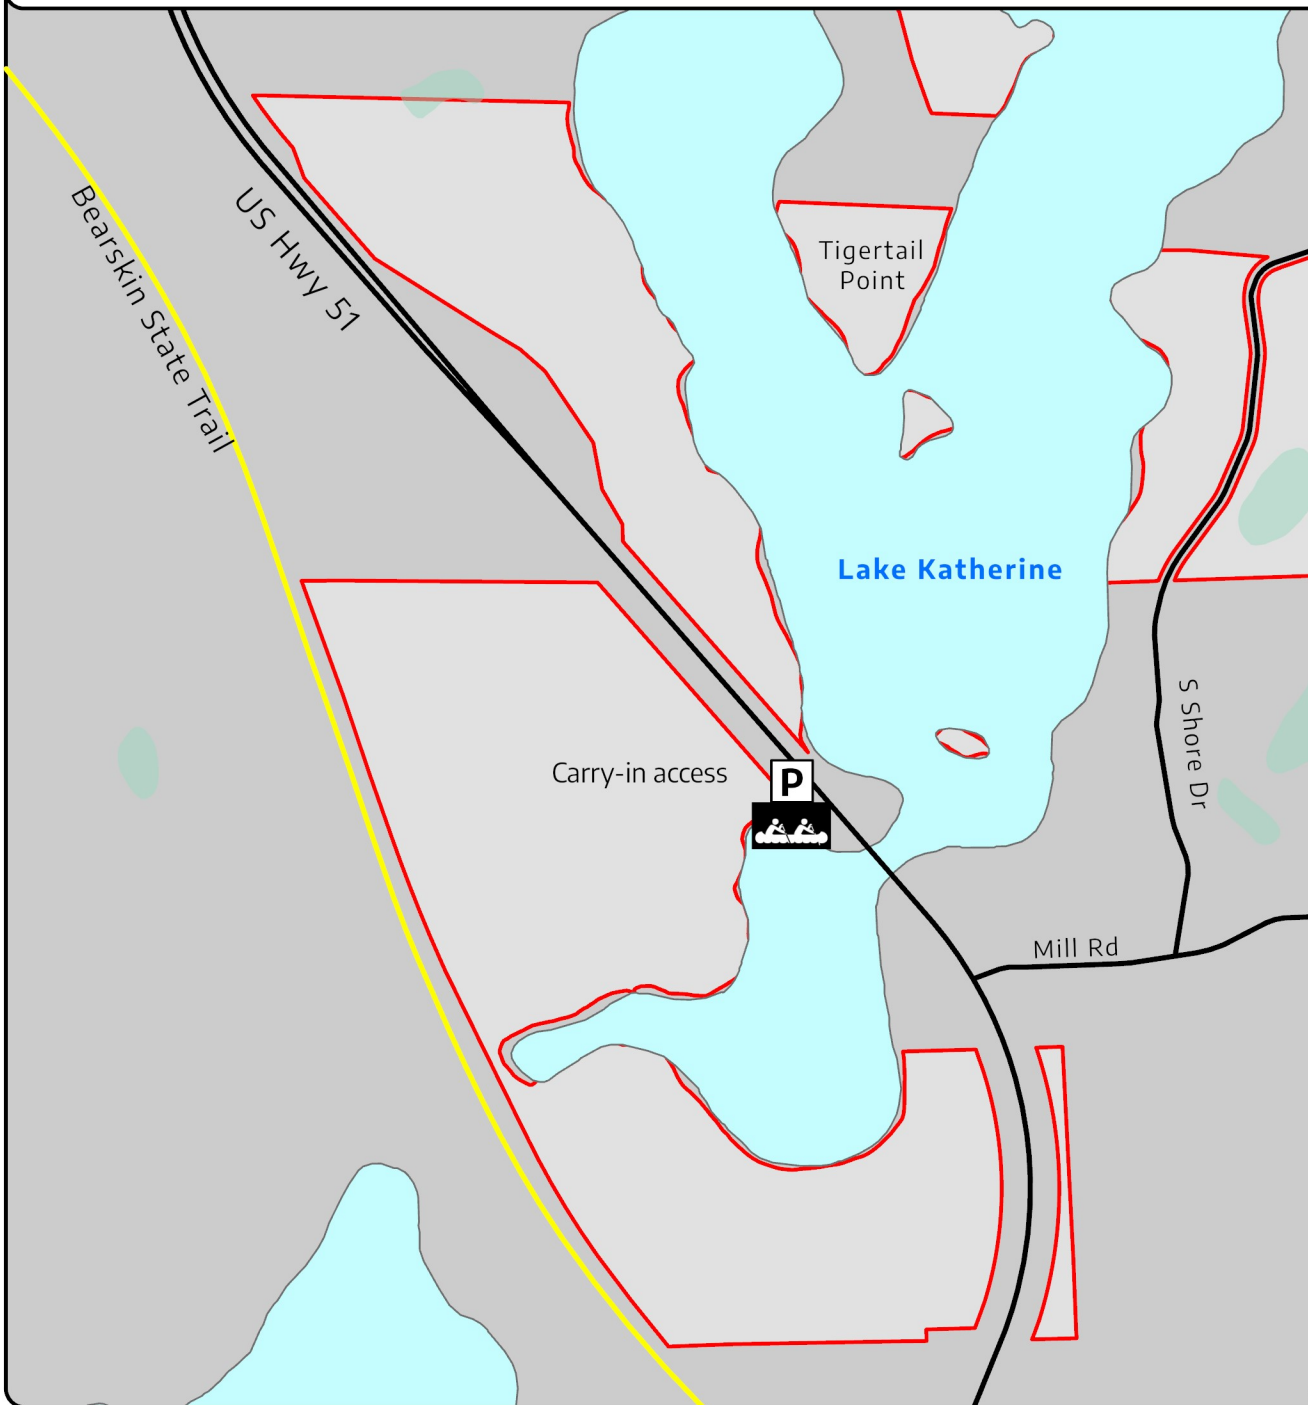

Yawkey Forest Reserve - South

Town of Hazelhurst, Oneida County

Use Guidelines

Directions

The reserve is located primarily along the shoreline of Lake Katherine in the Town of Hazelhurst. There are several places to park along the road to access the preserve.

- Property Boundary
- Closed to the public
- Wetlands