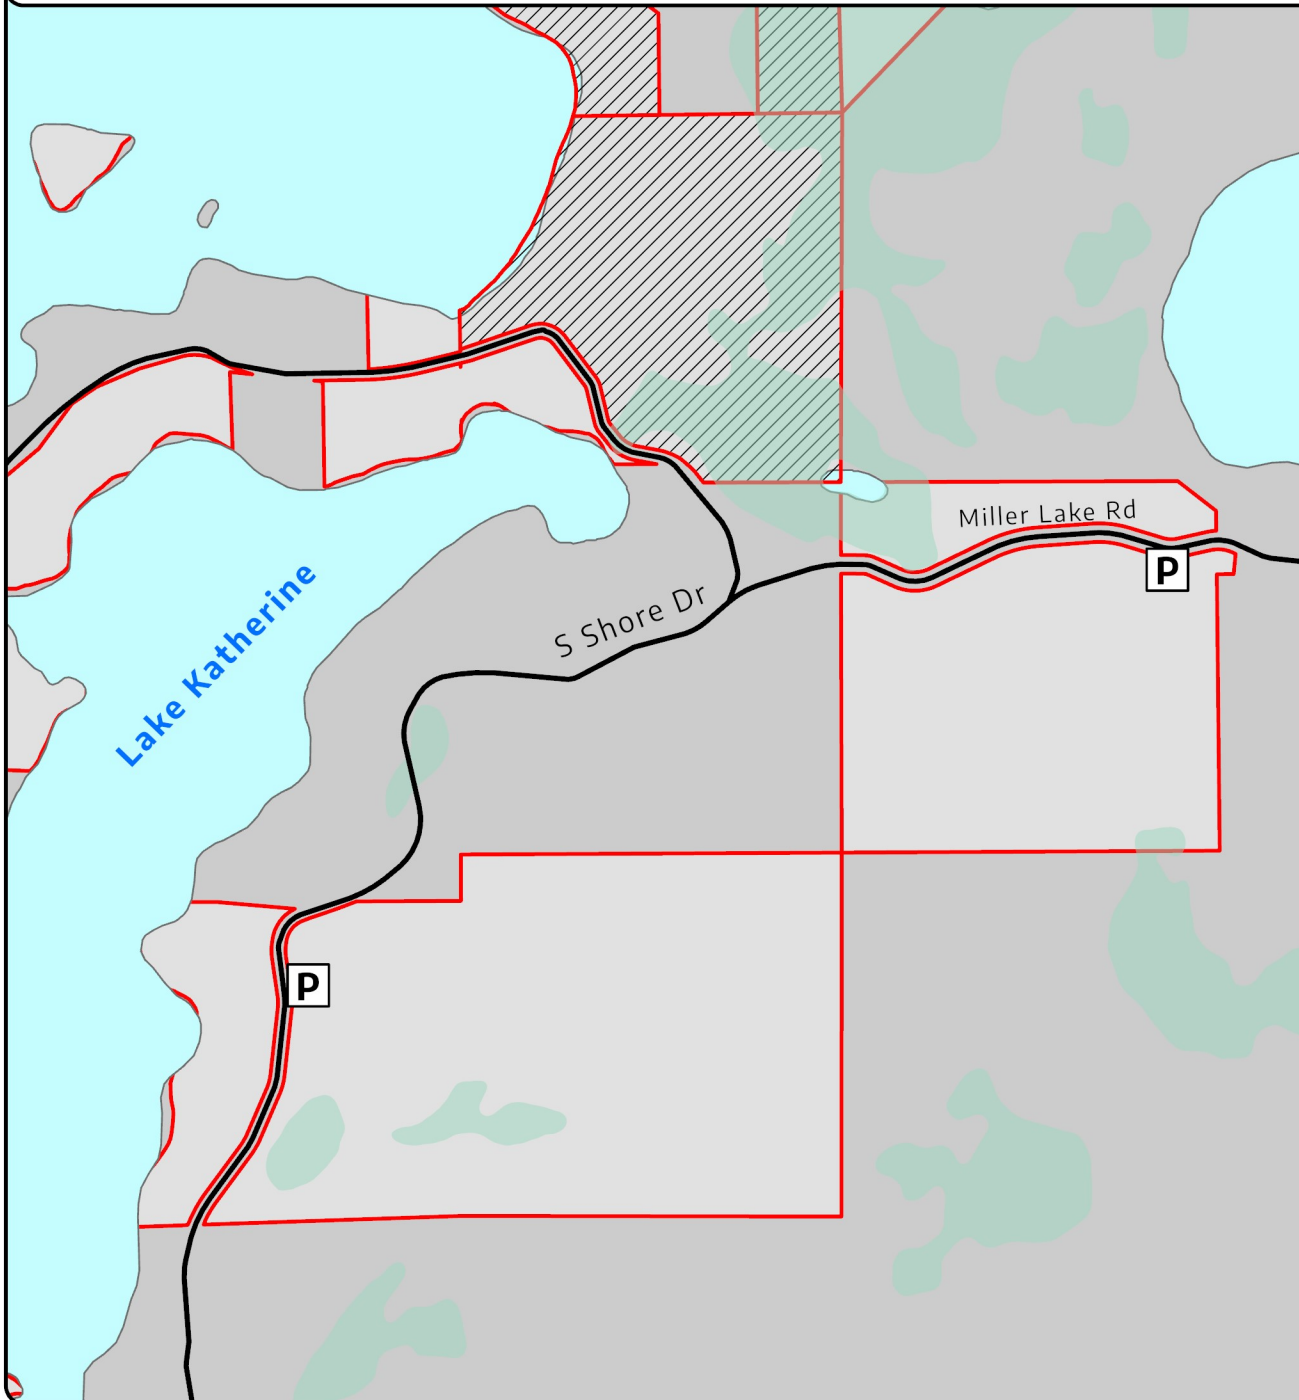

Yawkey Forest Reserve - East

Town of Hazelhurst, Oneida County

Use Guidelines

Directions

The reserve is located primarily along the shoreline of Lake Katherine in the Town of Hazelhurst. There are several places to park along the road to access the preserve.

-  Property Boundary
-  Closed to the public
-  Wetlands