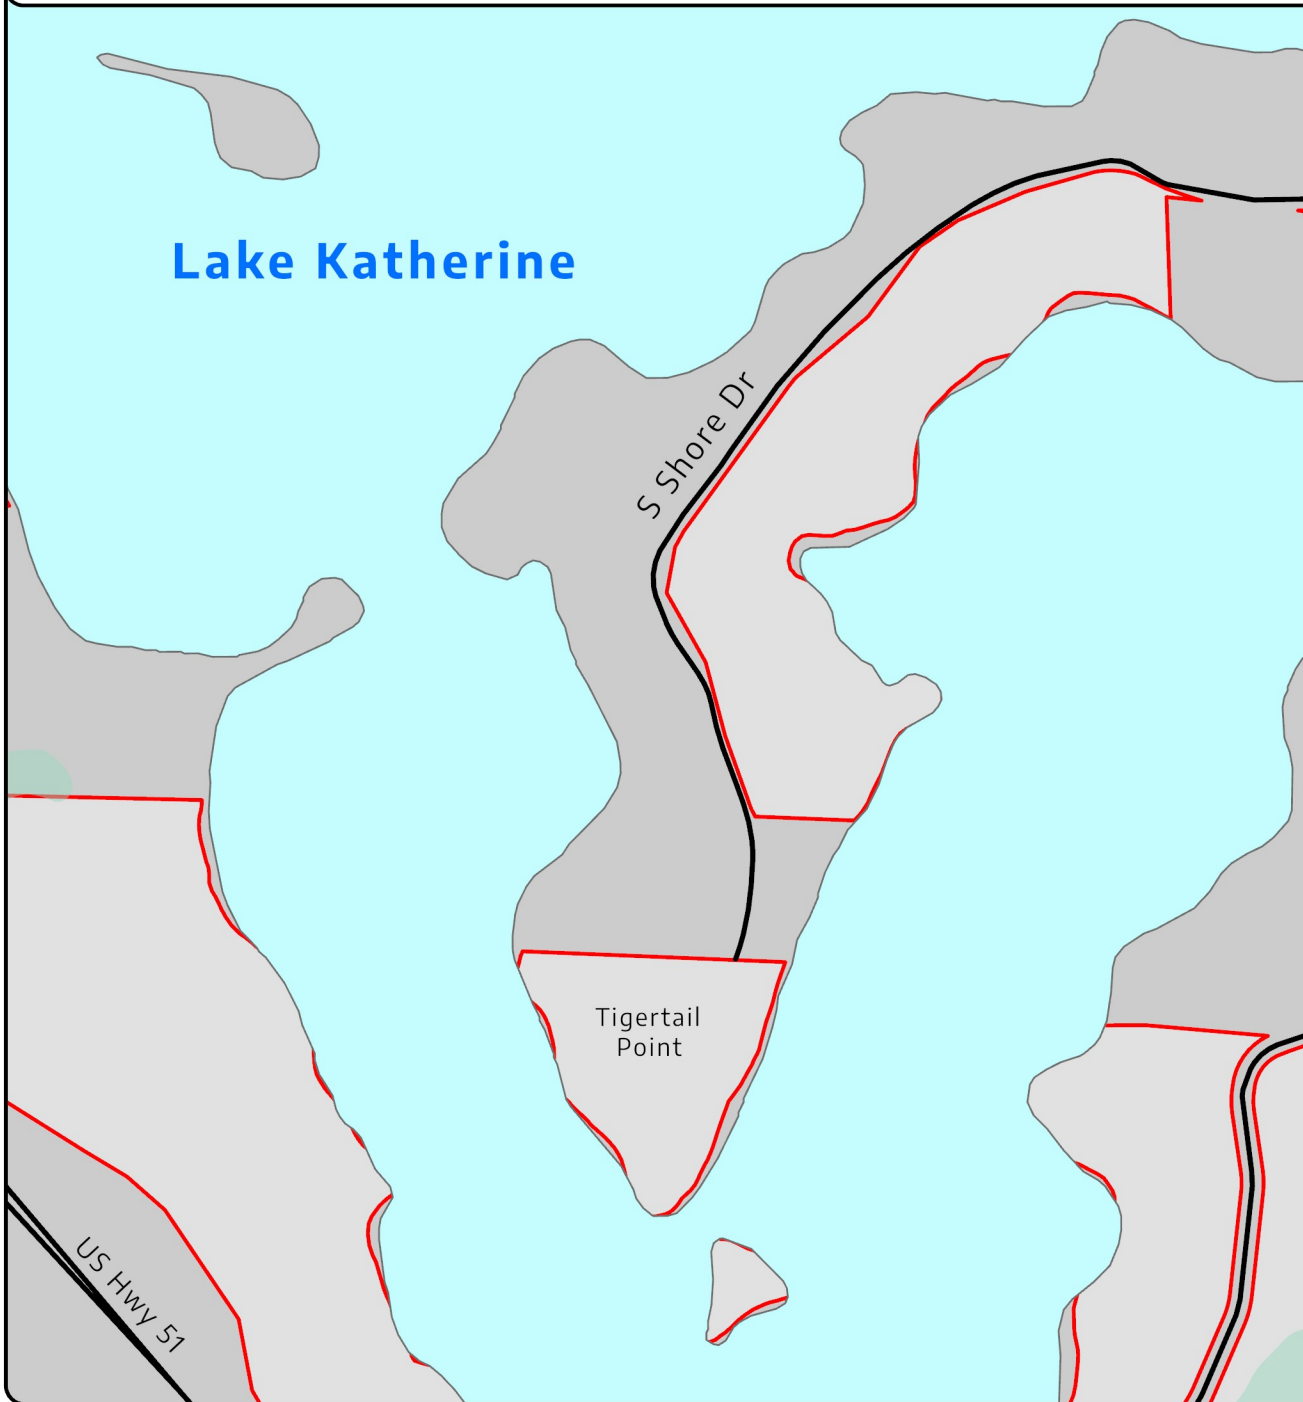

Yawkey Forest Reserve - Tigertail Point

Town of Hazelhurst, Oneida County

Use Guidelines

Directions

The reserve is located primarily along the shoreline of Lake Katherine in the Town of Hazelhurst. There are several places to park along the road to access the preserve.

-  Property Boundary
-  Wetlands

northwoodslandtrust.org