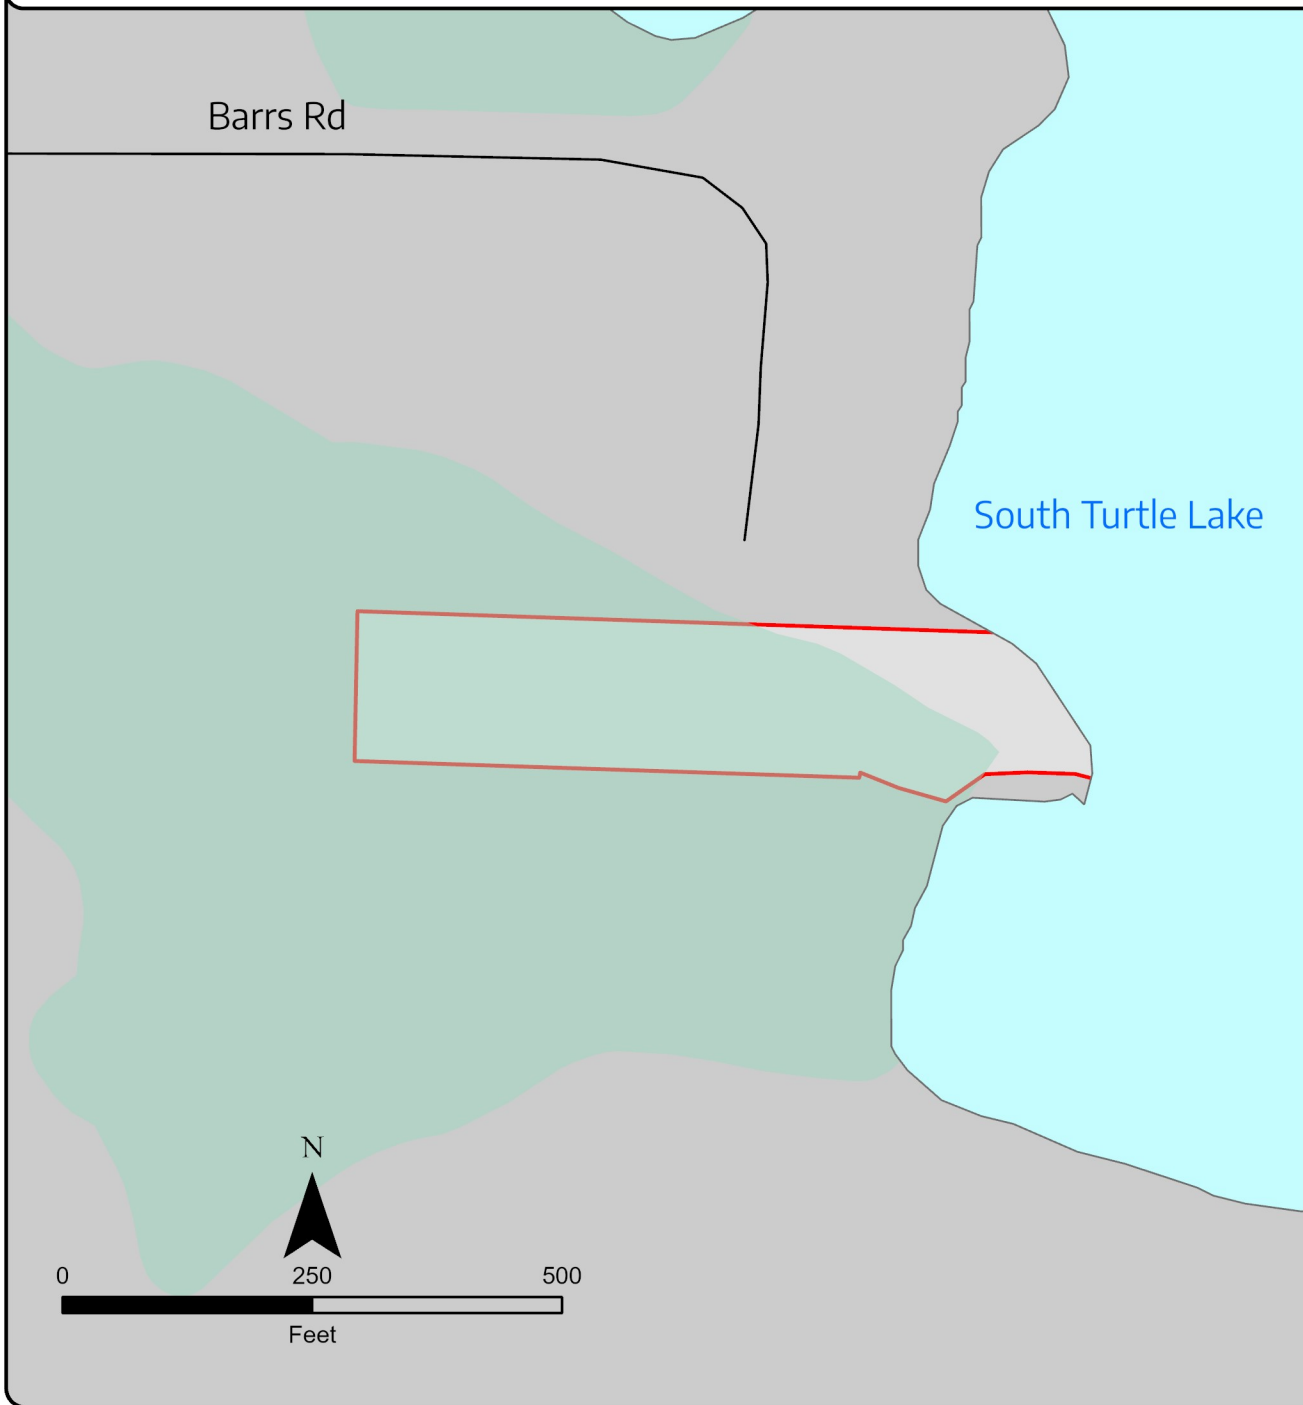

South Turtle Lake Nature Preserve

Town of Winchester, Vilas County

Use Guidelines

Directions

Access to the preserve is easiest by water. Park at the South Turtle Lake boat landing. There is no entrance sign for the property. Coordinates for the South Turtle Lake Boat Landing are 46.217689, -89.890984.

-  Property Boundary
-  Wetlands

northwoodslandtrust.org