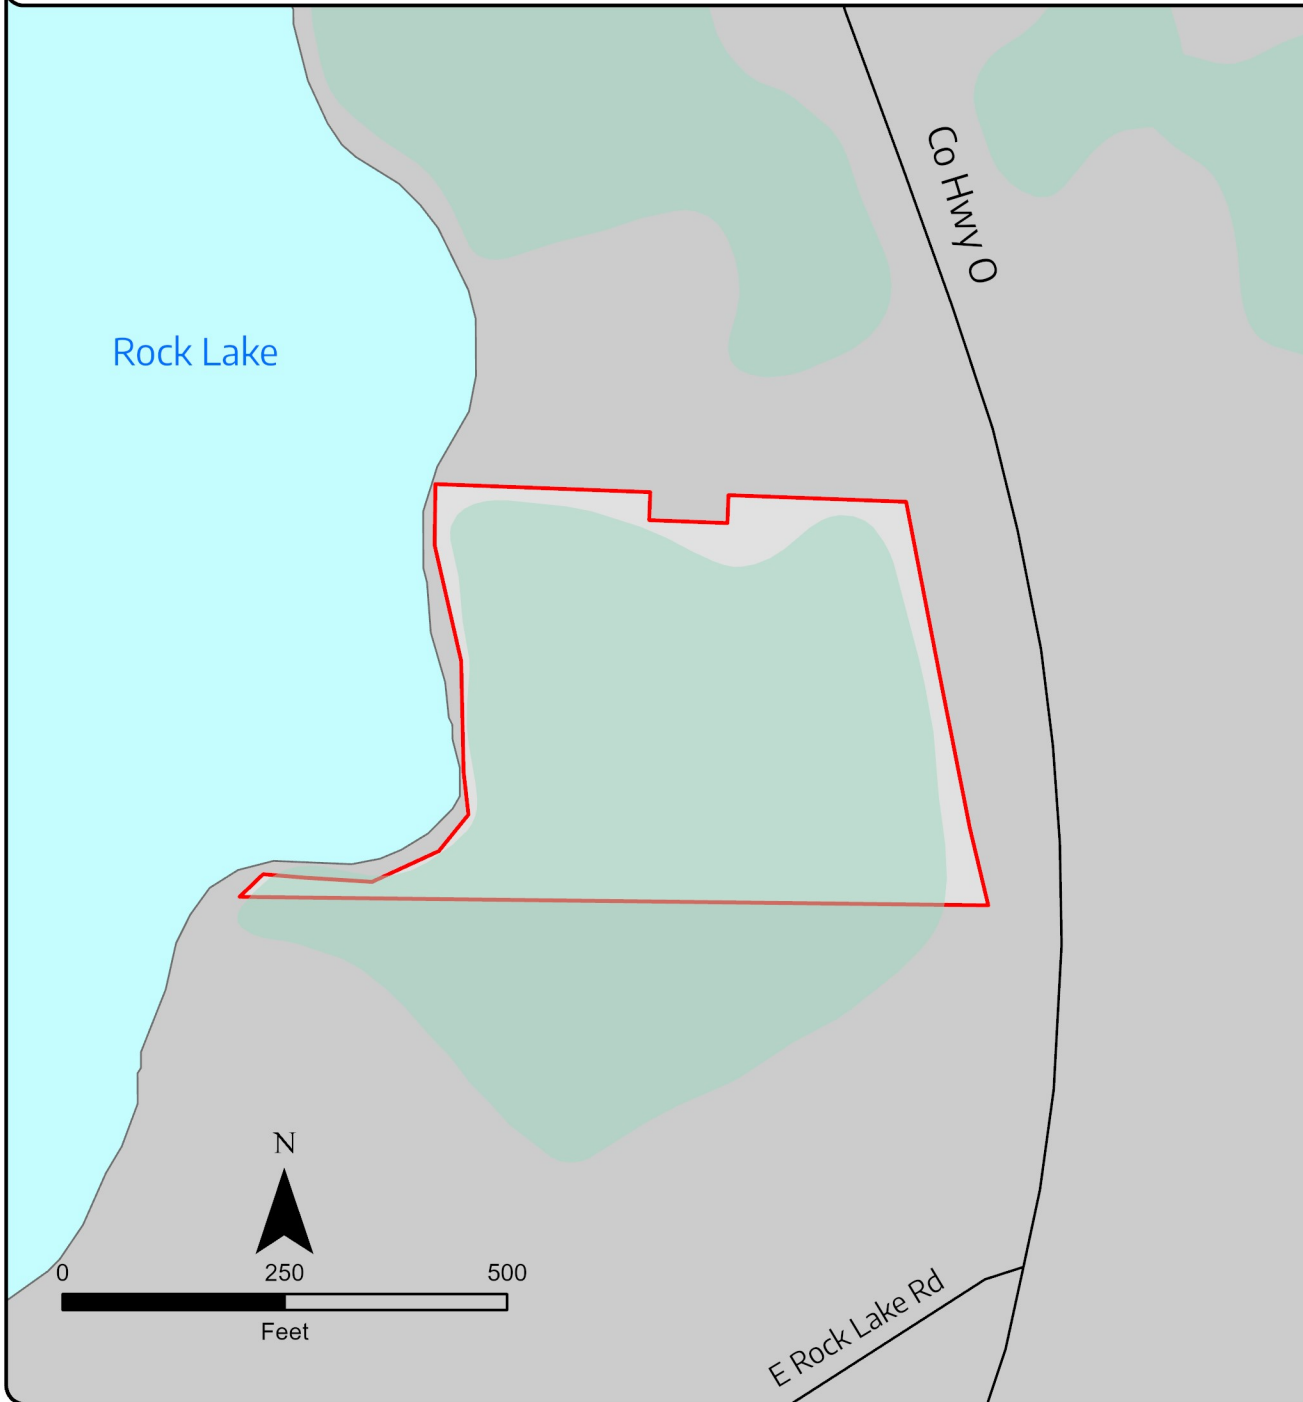

# Rock Lake Nature Preserve II

Town of Winchester, Vilas County

## Directions

Property is accessible off Co. Hwy O. Take Hwy W west of Presque Isle for 7.5 miles. Turn north onto Hwy O and continue 2.2 miles to the preserve boundary. Park along Hwy O or E. Rock Lake Rd. and walk into the preserve. There is no entrance sign for the property. Coordinates for the best parking spot are 46.259326, -89.864940.