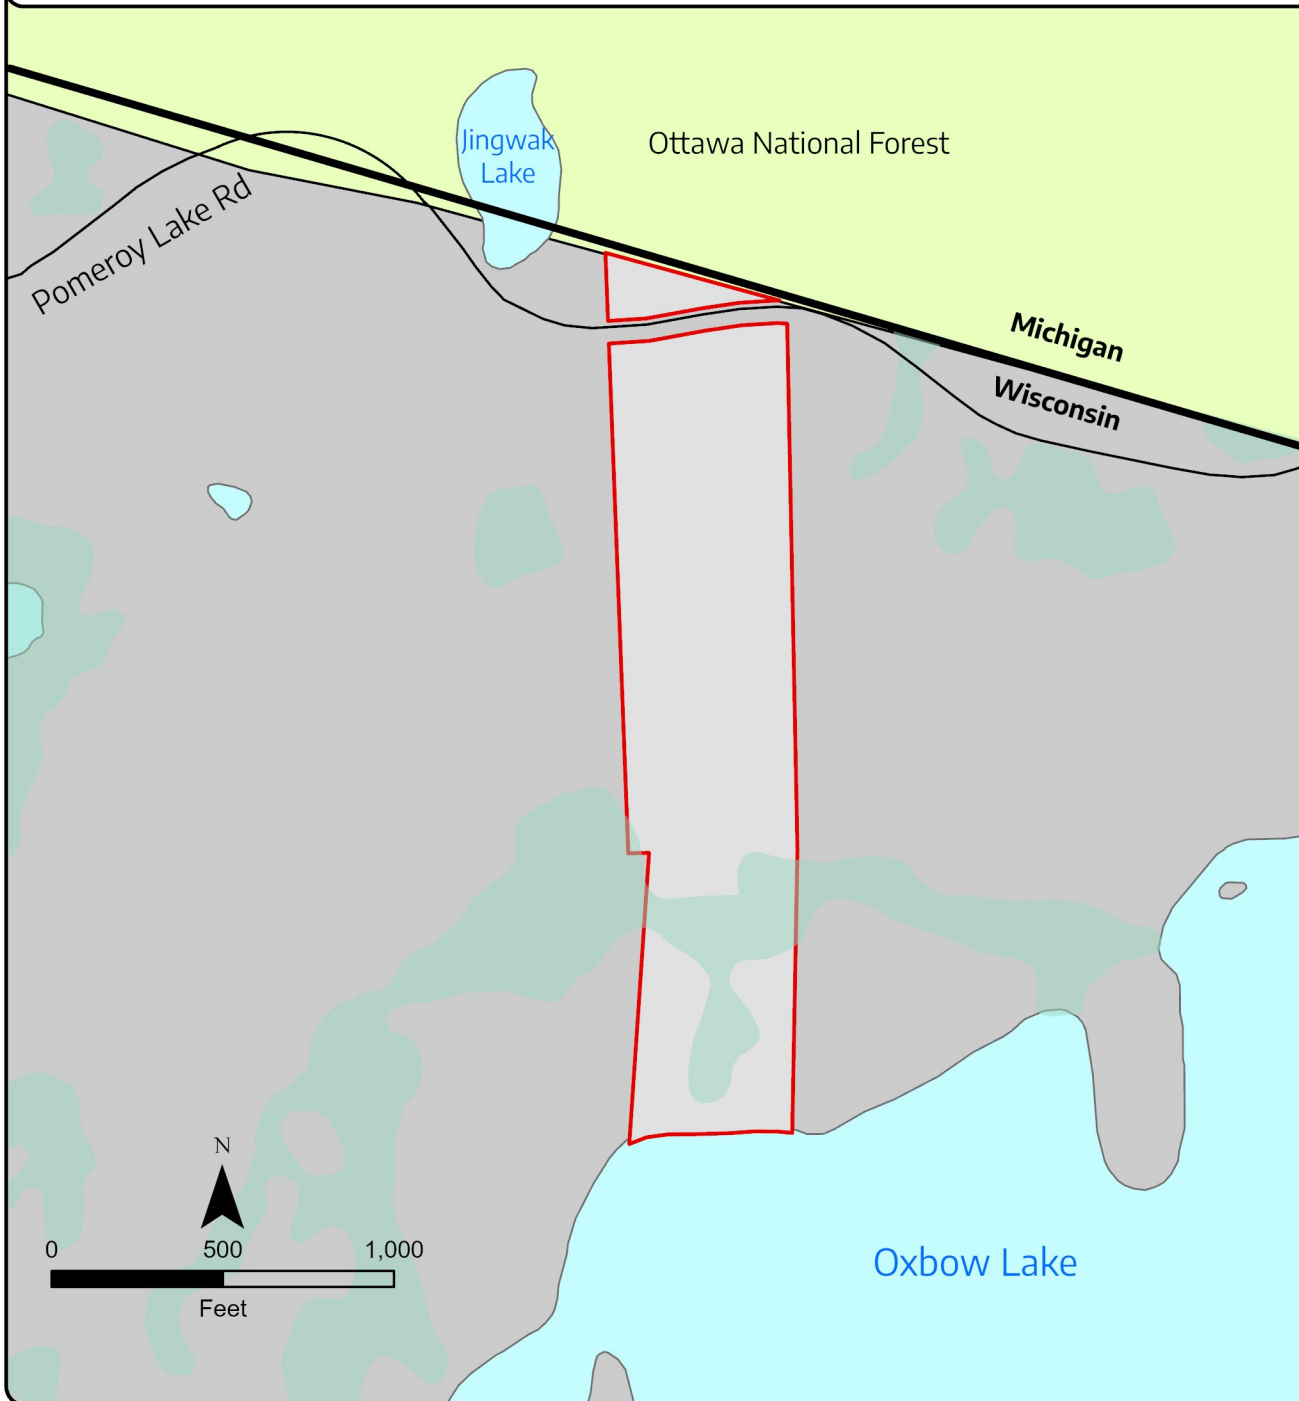

Oxbow Lake Conservation Area

Town of Presque Isle, Vilas County

Use Guidelines

Directions

Take Oxbow Rd. east of the Town of Presque Isle for 0.7 miles. Turn north onto Pomeroy Lake Rd. and continue 1.4 miles to the preserve. Park along Pomeroy Rd. There is no entrance sign for the property. Coordinates for the best parking spot are 46.254370, -89.692773.

- Property Boundary
- Wetlands
- Ottawa National Forest

northwoodslandtrust.org