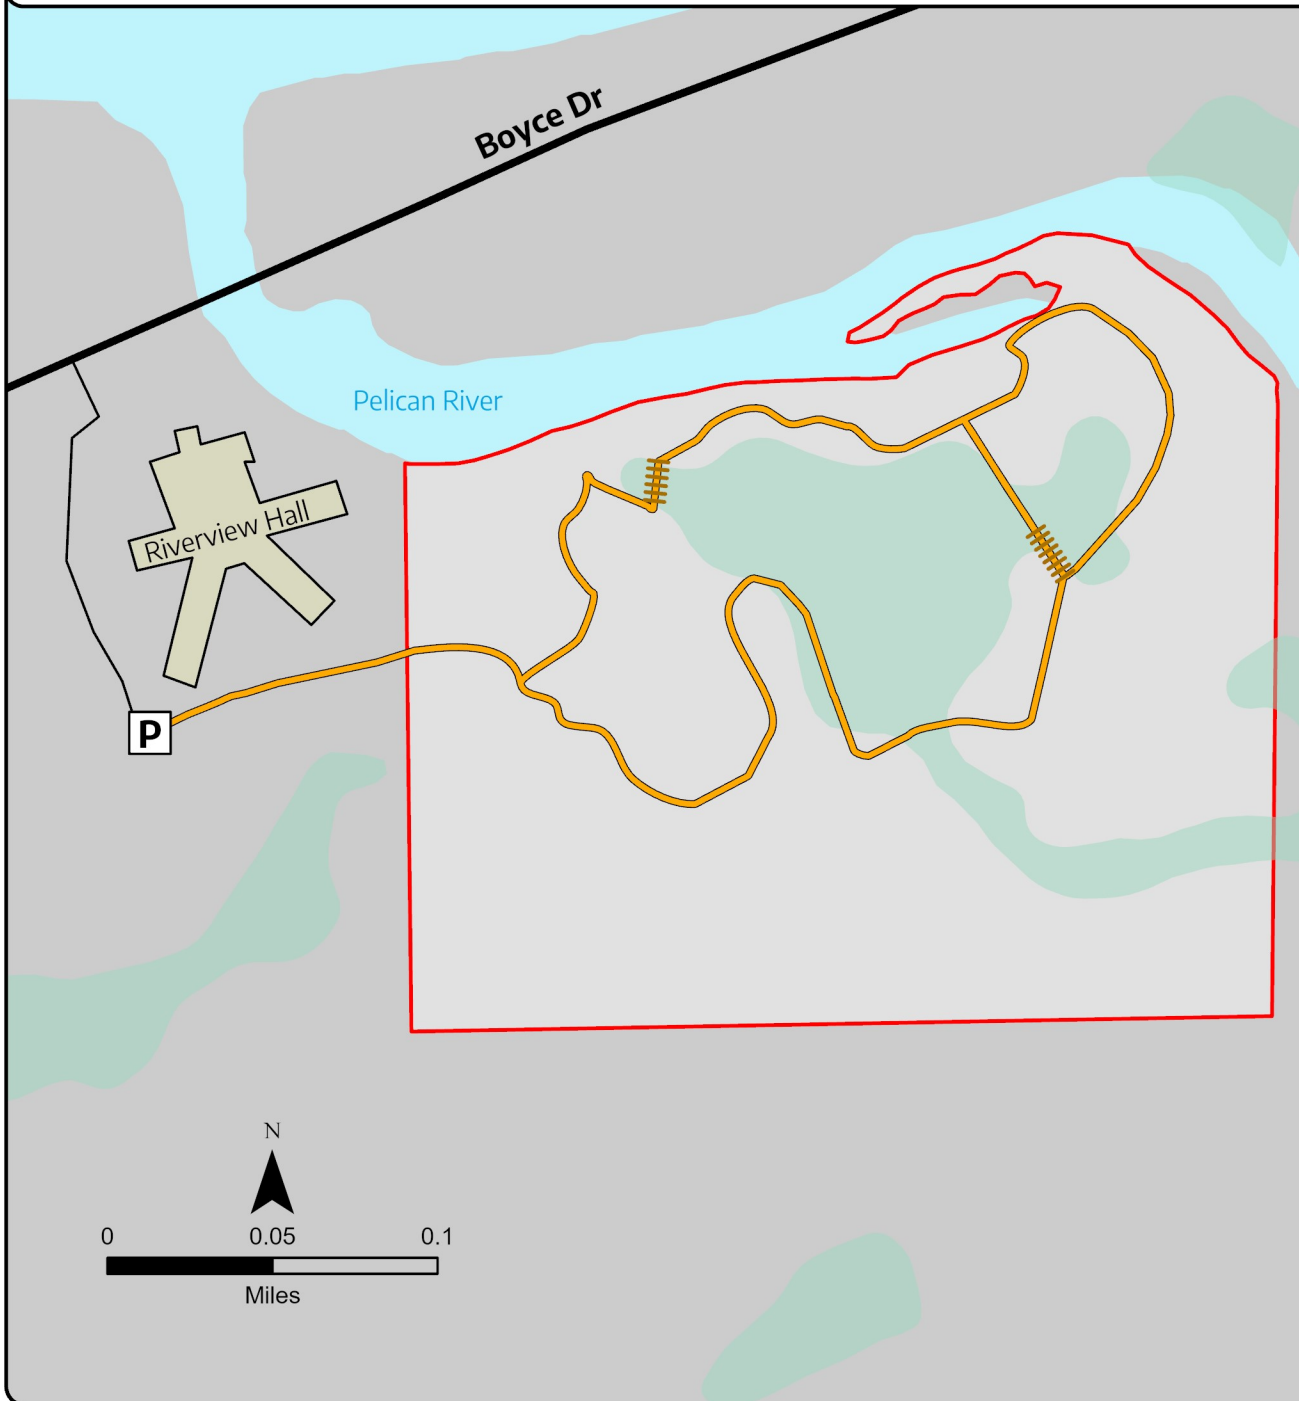

Holmboe Conifer Forest State Natural Area

Town of Pelican, Oneida County

Use Guidelines

Directions

The parking area is located in the City of Rhinelander behind the Riverview Hall facility at 903 Boyce Dr. You can type 'Holmboe Conifer Forest Trailhead' into Google Maps. Please respect the private property prior to walking into Holmboe and stay on the trail.

Coordinates for the parking lot are 45.627285, -89.426279.

- Property Boundary
- Boardwalks
- Trail (~0.75 miles)
- Wetlands

northwoodslandtrust.org