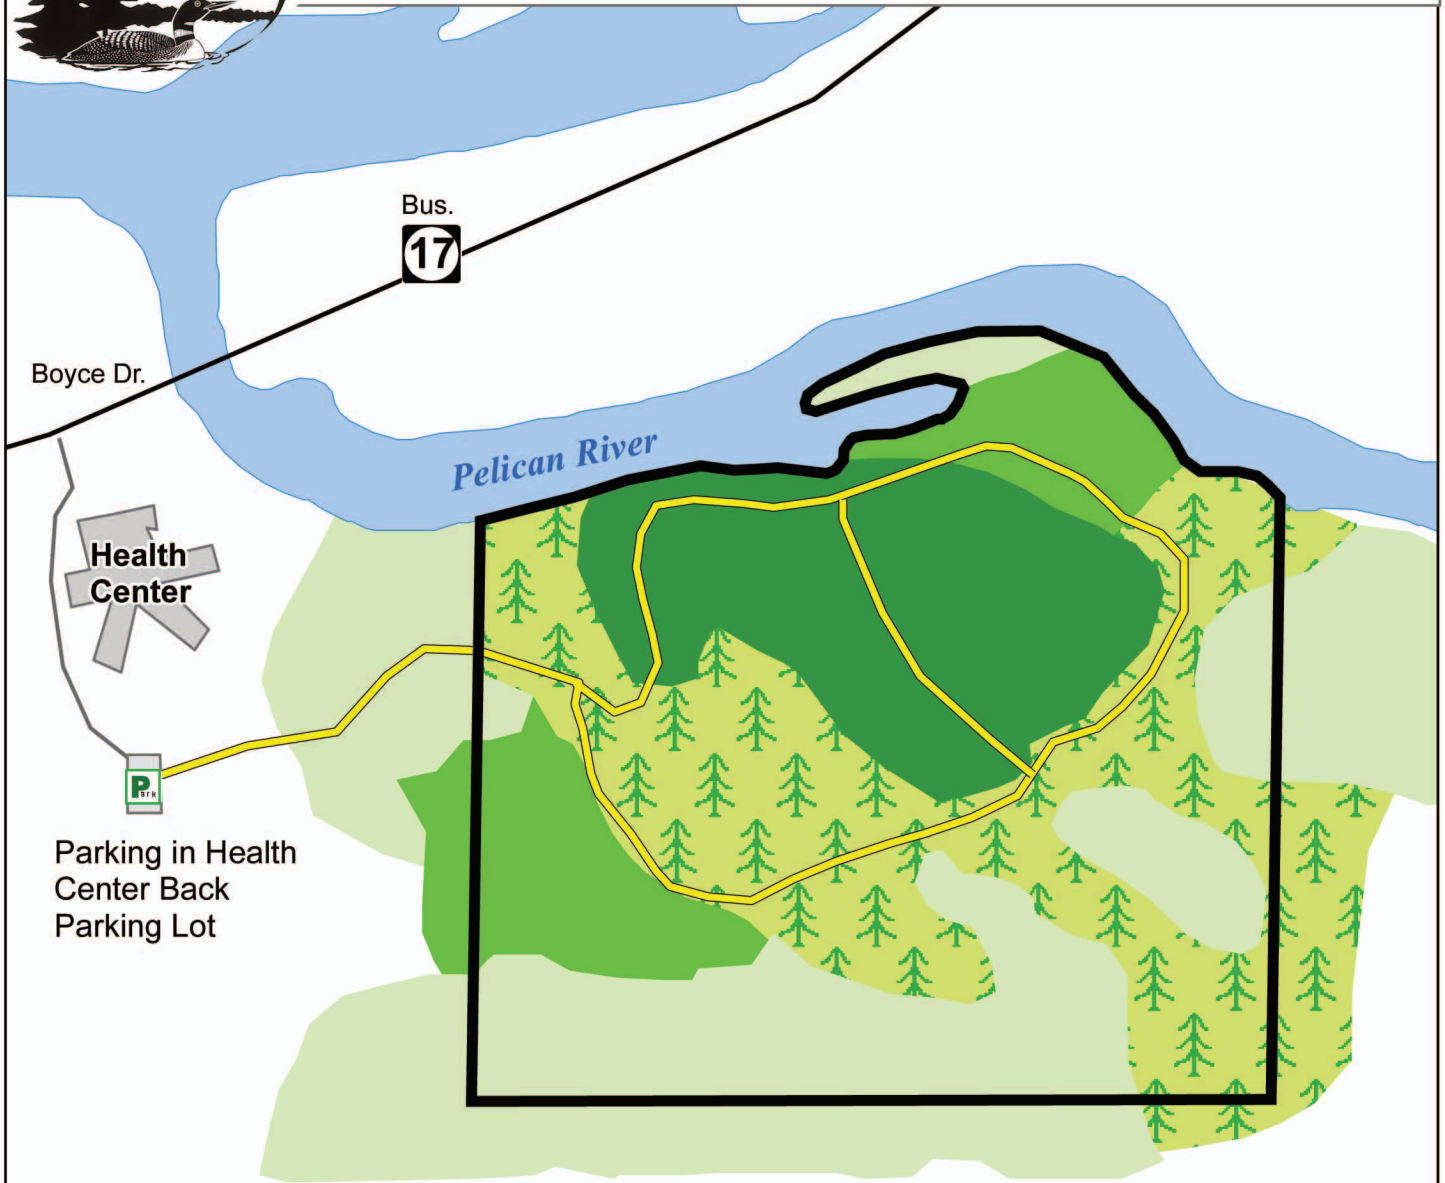

Holmboe State Natural Area

Land donated by Frithjof Holmboe and Thoralf Holmboe.
Protected with the assistance of The Nature Conservancy.

FIGURE 1 - Holmboe Natural Area, Natural Communities Map

Holmboe Parcel

Roads

- US Highway
- Driveway
- Nature Trail

Natural Community Types

- Lowland Mixed Conifer Swamp
- Hemlock
- Red and White Pine
- Young Forest

TNC, July 2005,
Data from TNC and WI DNR